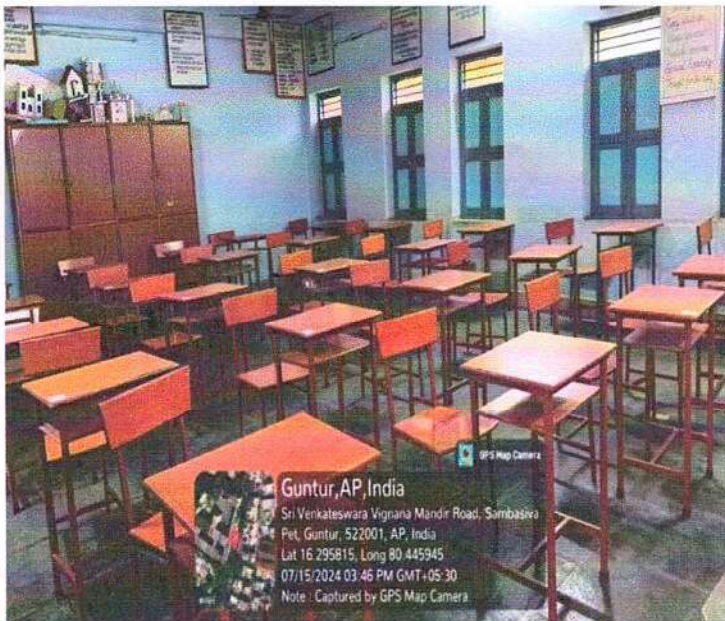

M.Ed class room 1

T. Swarnapalani
PRINCIPAL
ST. JOSEPH'S COLLEGE OF EDUCATION
FOR WOMEN
GUNTUR-522 001, A.P.