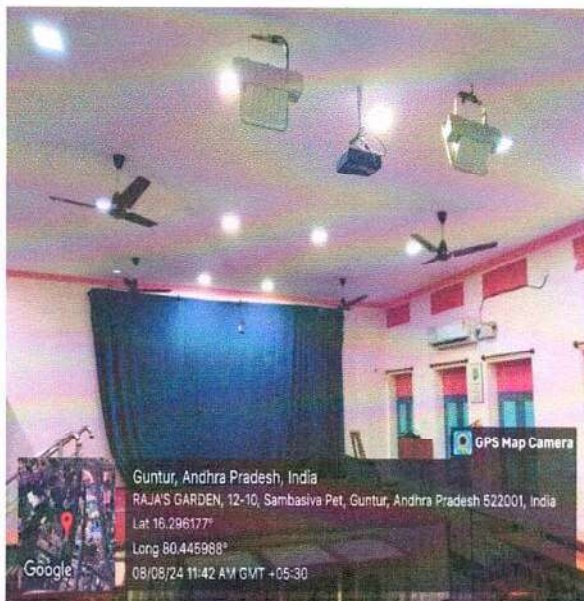

Lecture hall -5

M.Ed class room 1

T. Swarnapalani
 PRINCIPAL
 ST. JOSEPH'S COLLEGE OF EDUCATION
 FOR WOMEN
 GUNTUR-522 001, A.P.

M.Ed class room 2

T. Swarnapriya
PRINCIPAL
ST. JOSEPH'S COLLEGE OF EDUCATION
FOR WOMEN
GUNTUR-522 001., A.P.

Seminar Halls with ICT Facilities

Study hall

Multi-Purpose Hall

T. Swarnapaleni
PRINCIPAL
ST. JOSEPH'S COLLEGE OF EDUCATION
FOR WOMEN
GUNTUR-522 001., A.P.

Seminar hall

Indoor stadium

T. Swarnapalani
 PRINCIPAL
 ST. JOSEPH'S COLLEGE OF EDUCATION
 FOR WOMEN
 GUNTUR-522 001, A.P.