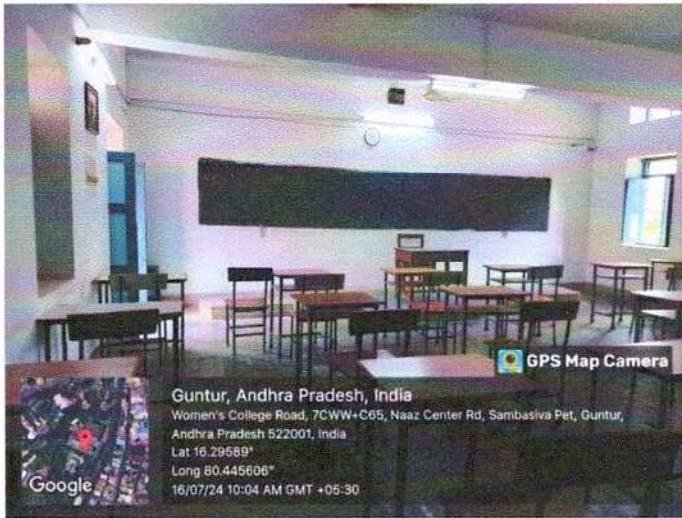

Lecture hall -5