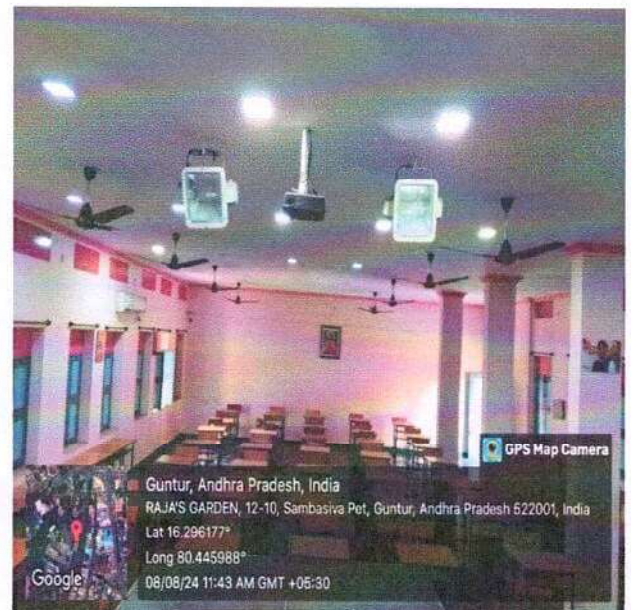

Seminar Halls with ICT Facilities

Study hall

Multi-Purpose Hall

T. Swarnapaleni
PRINCIPAL
ST. JOSEPH'S COLLEGE OF EDUCATION
FOR WOMEN
GUNTUR-522 001., A.P.

Seminar hall

Indoor stadium

T. Swarnapalani
 PRINCIPAL
 ST. JOSEPH'S COLLEGE OF EDUCATION
 FOR WOMEN
 GUNTUR-522 001, A.P.