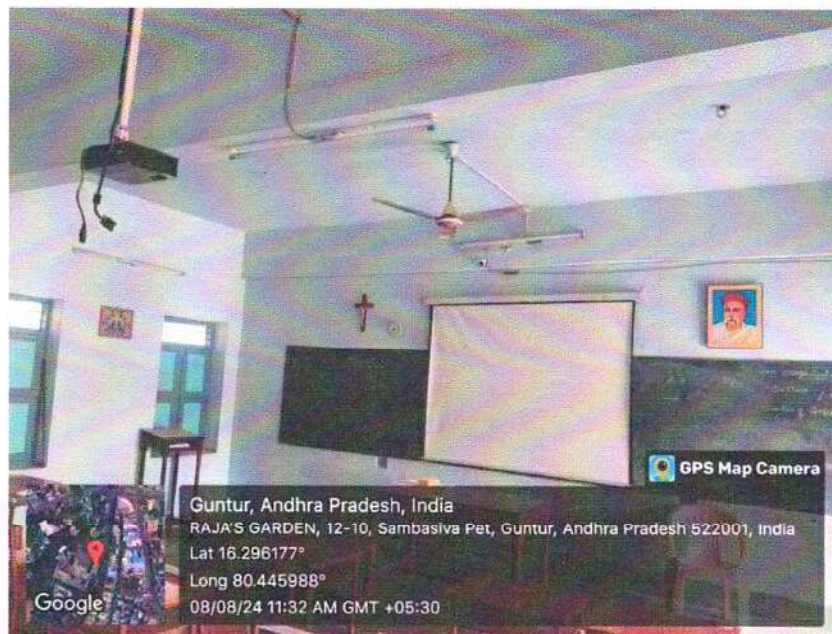

Class rooms with ICT facilities

Lecture Hall -1

Lecture Hall-2

P. Swarnakani
PRINCIPAL
ST. JOSEPH'S COLLEGE OF EDUCATION
FOR WOMEN
GUNTUR-522 001., A.P.

Lecture Hall -3

Lecture Hall-4

T. Sivanipati Rani
 PRINCIPAL
 ST. JOSEPH'S COLLEGE OF EDUCATION
 FOR WOMEN
 GUNTUR-522 001., A.P.

Lecture hall -5

M.Ed class room 1

T. Swarnapalani
 PRINCIPAL
 ST. JOSEPH'S COLLEGE OF EDUCATION
 FOR WOMEN
 GUNTUR-522 001, A.P.

M.Ed class room 2

T. Swarnapriya
PRINCIPAL
ST. JOSEPH'S COLLEGE OF EDUCATION
FOR WOMEN
GUNTUR-522 001., A.P.